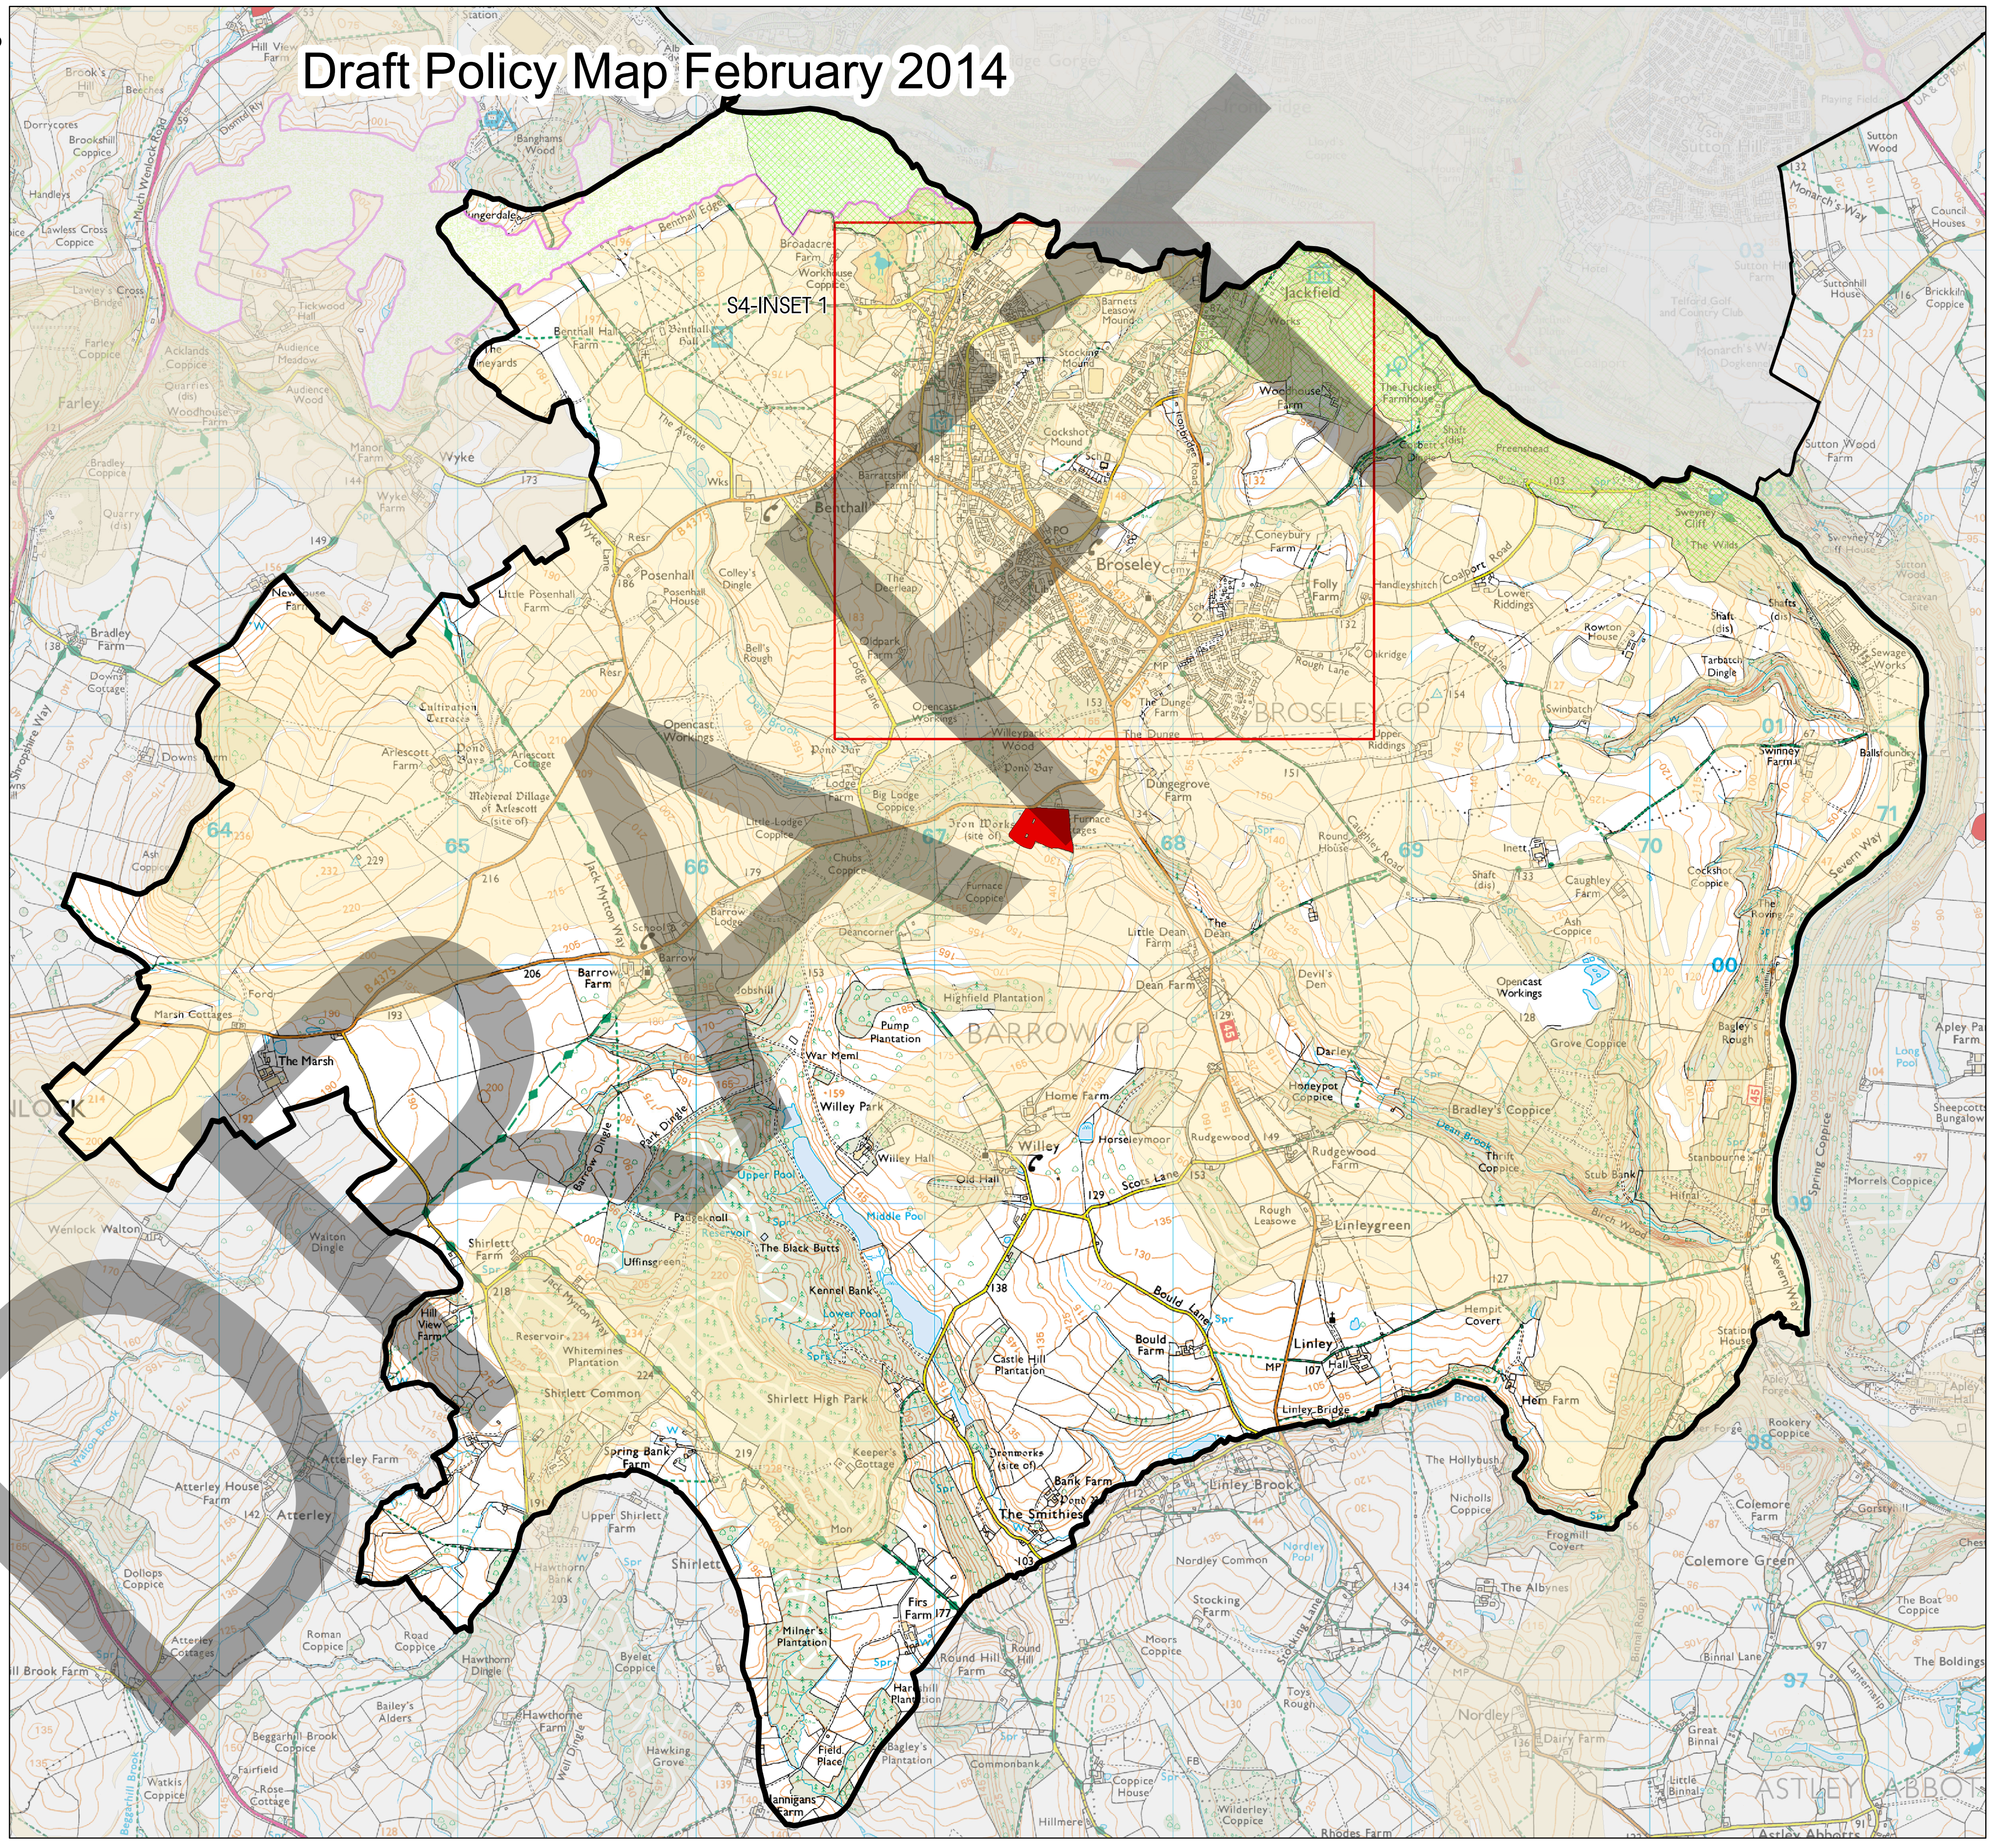

**DRAFT SHROPSHIRE COUNCIL POLICY MAP**  
**S4: Broseley Place Plan Area**

# Draft Policy Map February 2014

**Key**

-  World Heritage Sites Buffer
-  SSSI
-  Scheduled Ancient Monument
-  Community Clusters
-  Community Hub
-  Inset
-  RAMSAR
-  SAC
-  Registered Parks
-  Mineral Safeguarding Area

© Crown copyright and database rights 2013  
Ordnance Survey 100049049

**DRAFT SHROPSHIRE COUNCIL POLICY MAP**  
**DRAFT Broseley Area**  
**S4-INSET 1**  
**Key**

-  Development Boundary
-  Primary Shopping
-  Town Centre
-  Conservation Area
-  Scheduled Ancient Monument
-  Protected Employment Area
-  Housing
-  Employment
-  World Heritage Buffer Zone

© Crown copyright and database rights 2014  
Ordnance Survey 100049049